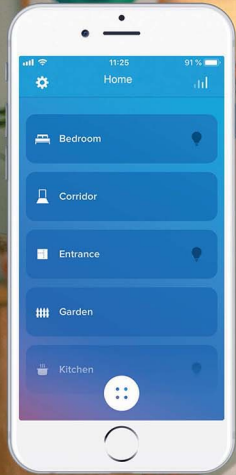

INSPIRED BY YOUR JET-SETTING LIFE

Today you are home and tomorrow you are travelling – a holiday or perhaps a work-trip. We know such jetsetters need some intelligent help at home. Our IoT enabled Home/Away Wireless Master Switch lets you switch on or off multiple things like all lights, all shutters or all sockets by just pressing one switch at home or by tapping the app on your phone, even when you are not home! Live the advantage of technology that keeps up with you.

Wake Up/Sleep Wireless Scenario Switch

INSPIRED BY YOUR GOOD NIGHT'S SLEEP

You value the quality of your sleep. And we value the experience that starts before you drift off and the one that awaits when you wake up. Our IoT Enabled Wake up/Sleep wireless scenario switch lets you manage, control and set these scenarios. An intelligent treatment awaits every time you want to sleep or wake up. Live the advantage, every waking hour or even in your dreams!

Wireless Switch

INSPIRED BY TOUCH, SWIPE AND YOUR VOICE.

Be it controlling operations of lights or curtains remotely or controlling power outlets or viewing energy consumption details – we've got your back in multiple ways that you love. Control functions via voice commands used in combination with multiple ways. You can still use it in the traditional way via switches on wall. Also even by simply swiping on the Home+Control Smartphone app by Legrand.