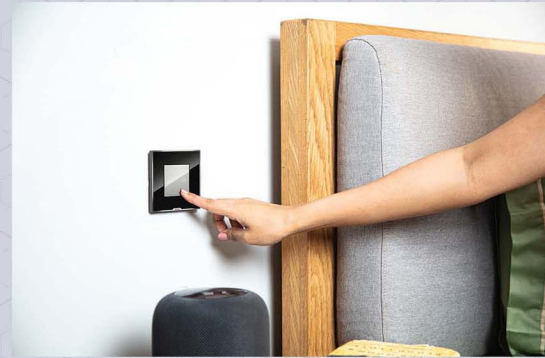

INSPIRED BY YOUR MOMENTS BY THE WINDOW

There are moments that you love to draw the curtains apart, sit by the window and look outside as the world passes by. Yet, there are days when you want to shut out the world outside. Our touch curtain control switches are there for you, either way. Live the advantage of privacy or let the world enter through your windows.