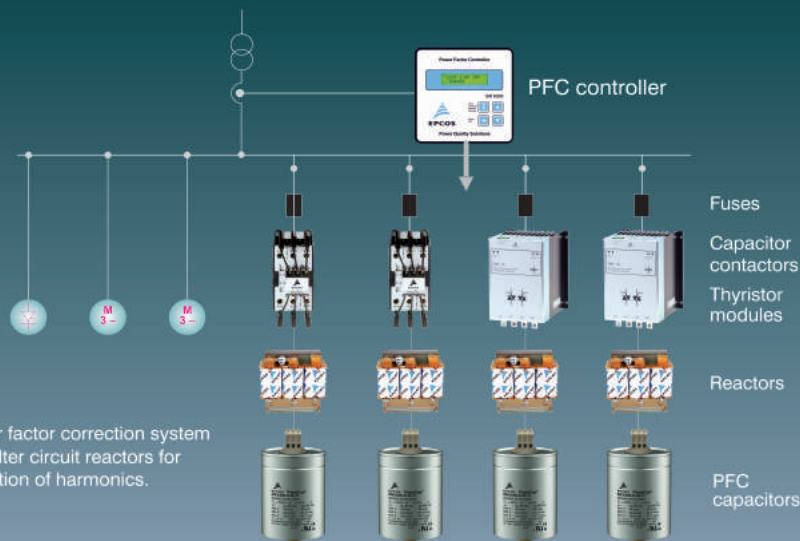

### EPCOS Key Components

- LV and MV PFC Capacitors (MPP, APP, Gas- Filled, Phase Cap)
- PF Controllers ( 4 to 16 Steps) Single & Three CT Sensing)
- Anti-resonance detuned harmonic filter reactors
- Tuned Harmonic Filters
- Capacitor duty Contactors
- Thyristor Switching modules ( TSM)
- APFC Panels (LV & MV)
- Power Quality Audits